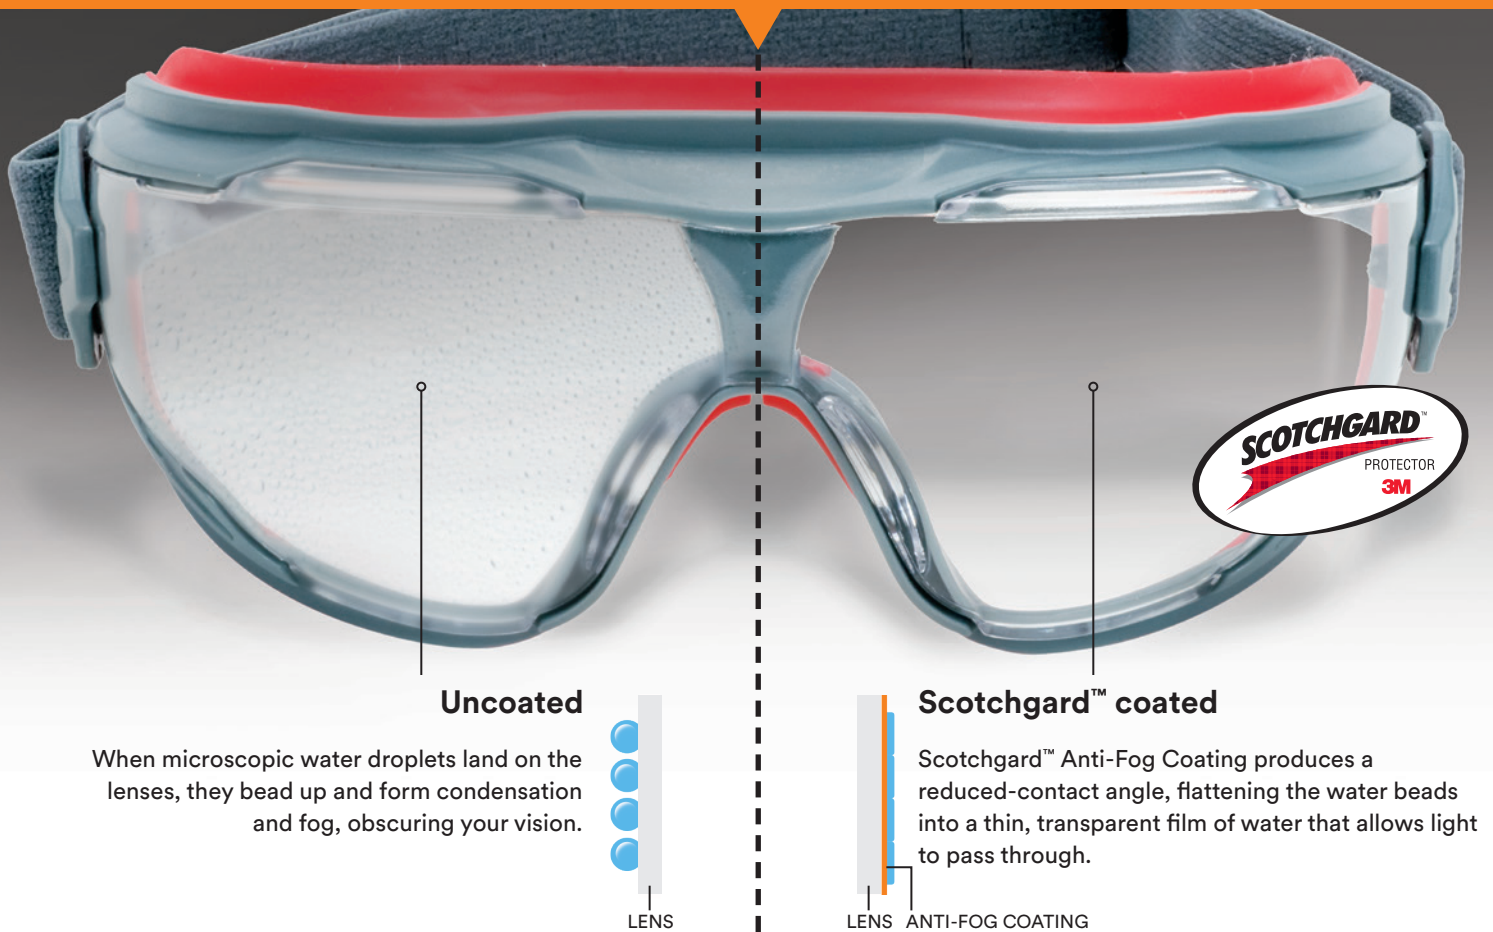

The science behind Scotchgard™ Anti-Fog Technology.